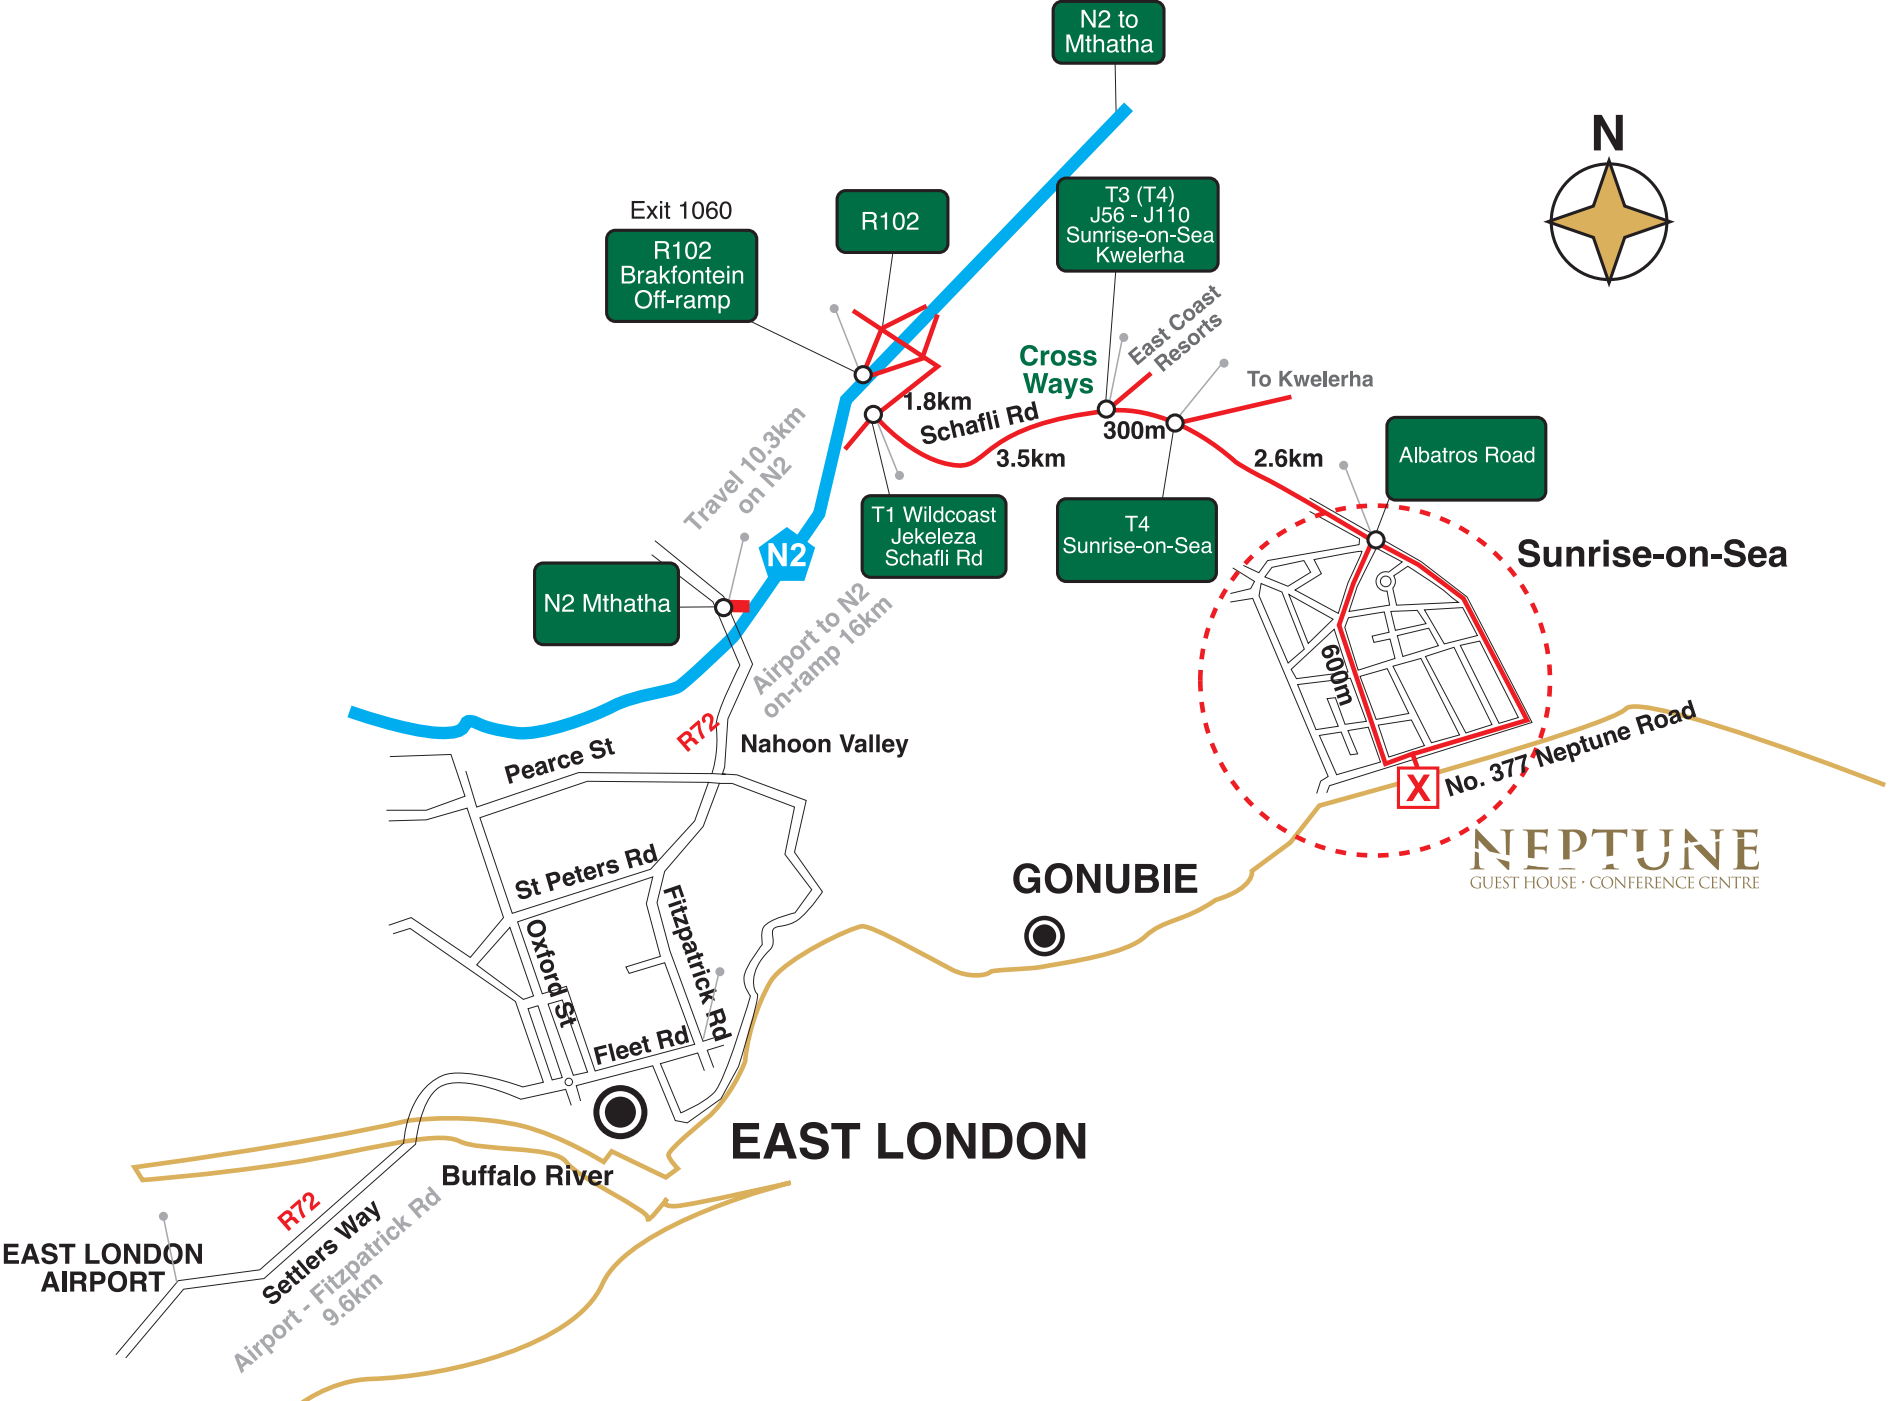

MAP NOT TO SCALE

N2 Mthatha

Exit 1060
R102
Brakfontein
Off-ramp

R102

N2 to
Mthatha

T3 (T4)
J56 - J110
Sunrise-on-Sea
Kwelerha

T1 Wildcoast
Jekeleza
Schafli Rd

T4
Sunrise-on-Sea

Albatros Road

Sunrise-on-Sea

GONUBIE

EAST LONDON

NEPTUNE
GUEST HOUSE · CONFERENCE CENTRE

EAST LONDON
AIRPORT

R72
Settlers Way
Airport - Fitzpatrick Rd
9.6km

Buffalo River

Pearce St
St Peters Rd
Oxford St
Fleet Rd
Fitzpatrick Rd

Nahoon Valley

N2
Travel 10.3km
on N2
Airport to N2
on-ramp 16km

1.8km
Schafli Rd

Cross
Ways

3.5km

East Coast
Resorts

To Kwelerha

2.6km

No. 377 Neptune Road